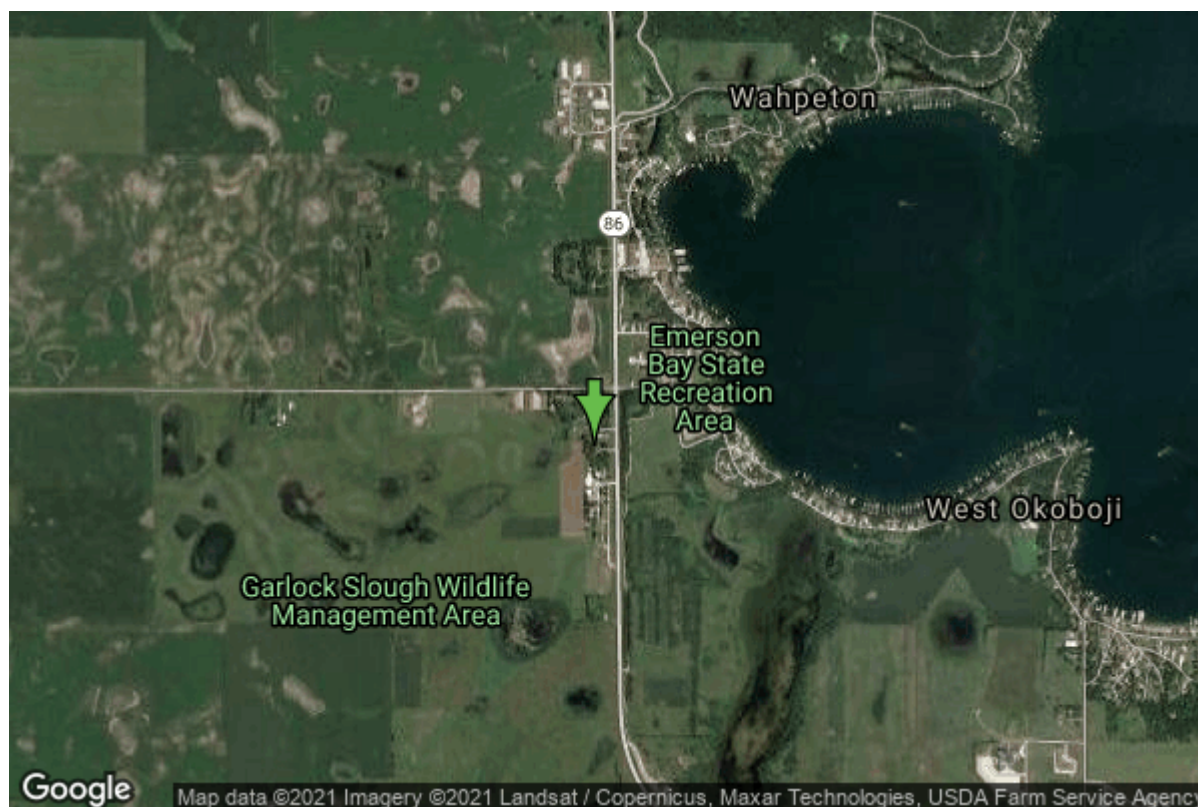

Well W#73368 Information

Date Received	01/24/2011	State	Iowa
Owner Name	Treasure Village Inc	County	Dickinson
Alt Name	WELL #1	Quadrangle	Milford, Iowa
WNumber	73368	Township	T99N
PWTS ID	0	Range	R37W
PWS ID	3050472	Section	35
Storet ID	0	Quarter	NW NE NE
SDWIS ID	2407825	Latitude	43.3551930000
USGS ID	0	Longitude	-95.1801890000
Project	Source Water Protection	Accuracy	
Operator	Unknown	UTM X	323321
		UTM Y	4802568

Site Type	Unknown	Drilling Company	Unknown
Well Status	Active	Drilling Date	
Field Located	No	Drilling Method	Unknown
Elevation	1423 ft	Bedrock Depth	0 ft
Elevation Accuracy	Digital Elevation Model	Well Depth	0 ft
	Accurate to 5 ft	Total Depth	0 ft
Landscape Position	Level Surface	Well Types	Public Supply
		Aquifers	Unknown