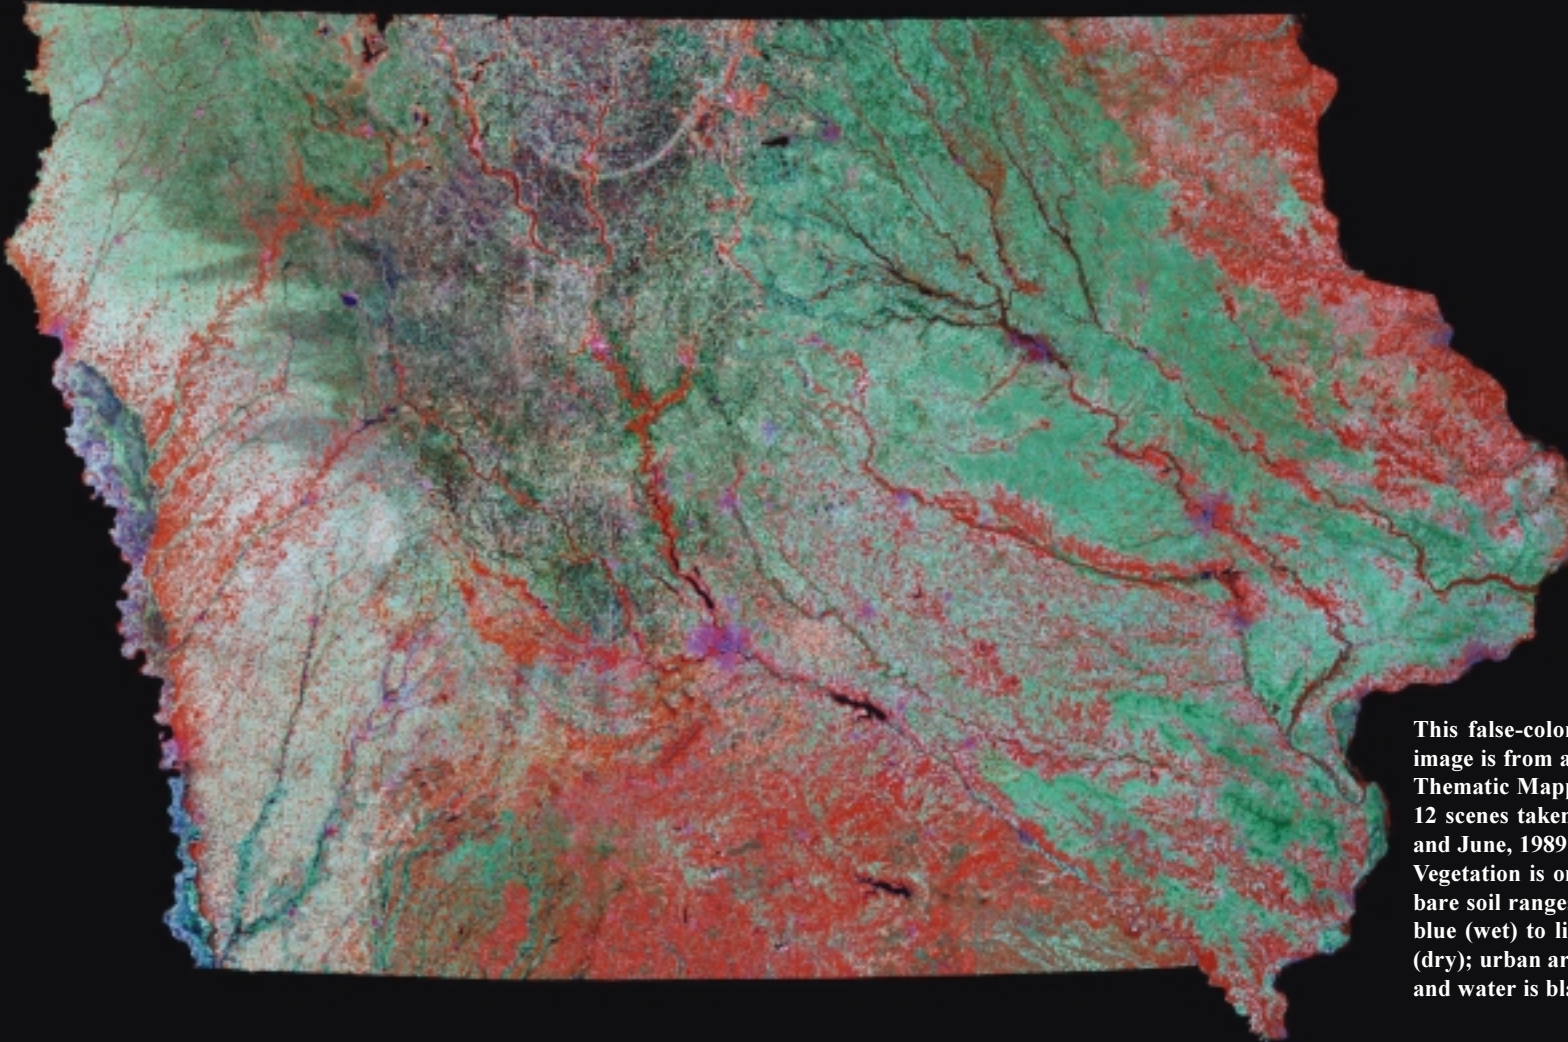

SATELLITE IMAGE OF IOWA 2000

This false-color composite image is from a Landsat 5 Thematic Mapper mosaic of 12 scenes taken between April and June, 1989 to 1993. Vegetation is orange to red; bare soil ranges from dark blue (wet) to light blue-green (dry); urban areas are purple; and water is black.