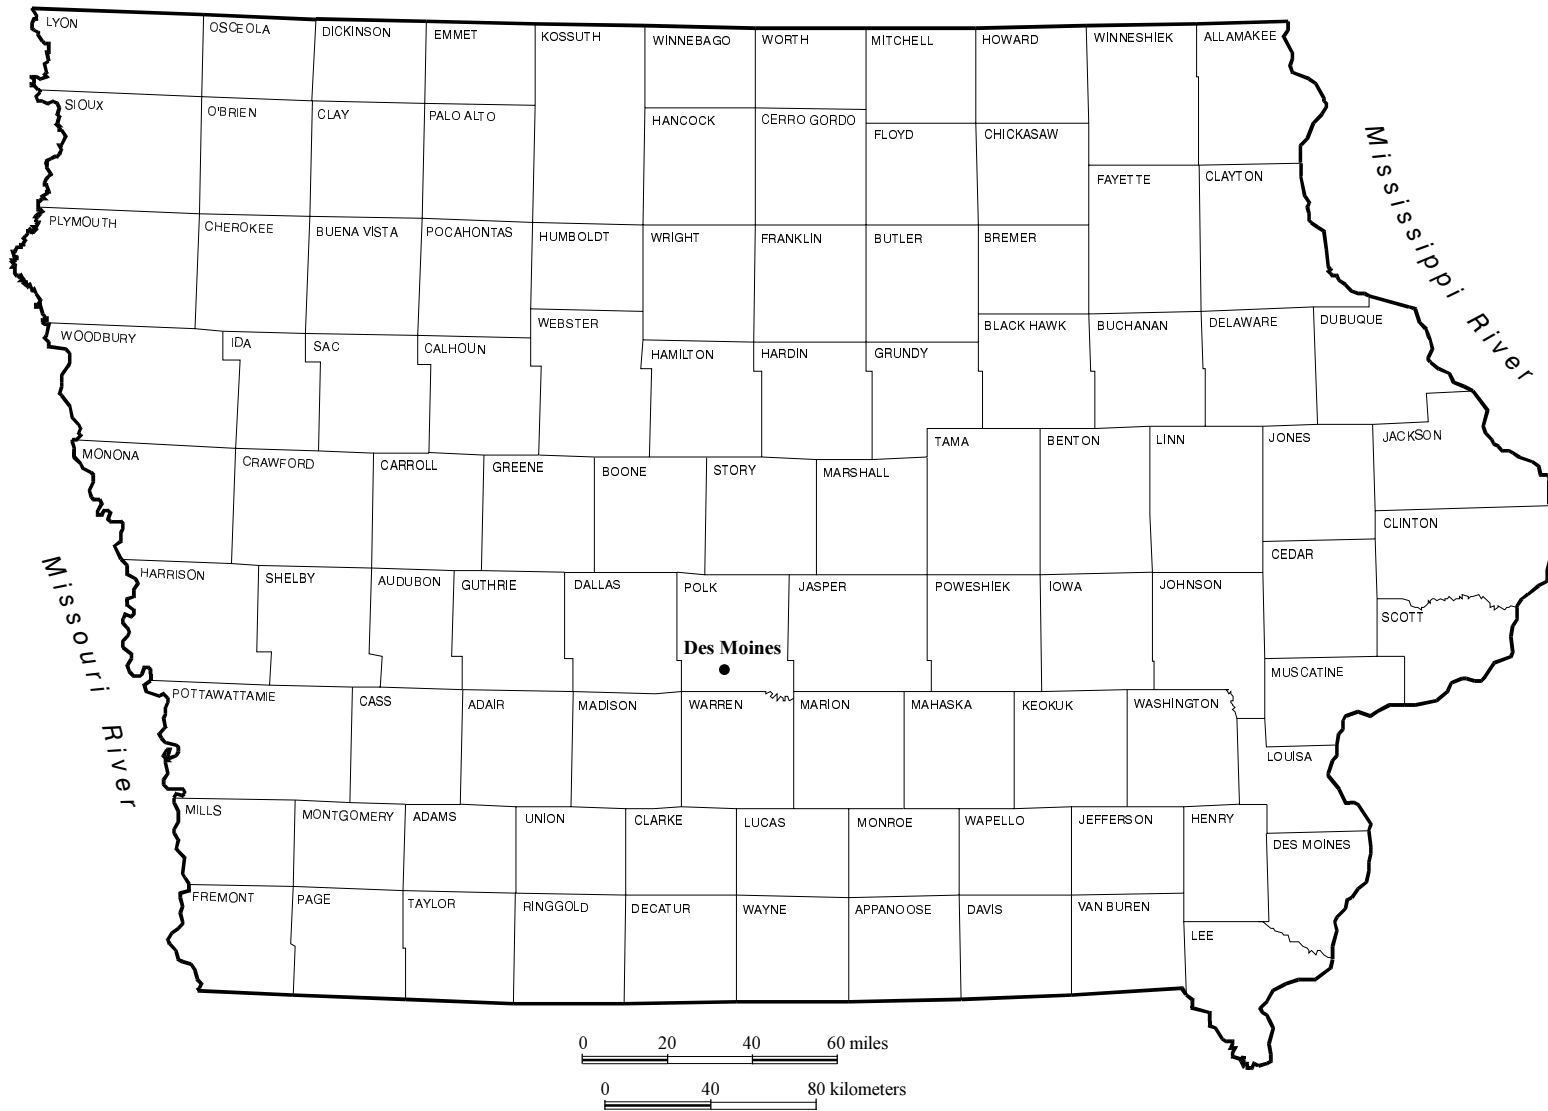

STATE OF IOWA

WITH COUNTIES

IOWA FACTS

Area: 56,290 square miles (25th)
 Population (1998): 2,862,000 (30th)
 Statehood granted: 1846 (29th)
 State capital: Des Moines
 Number of counties: 99

Educational Materials: EM-13 (1999)